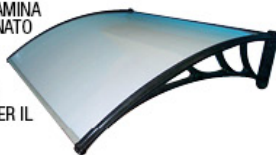

PENSILINA ALVEOLARE
IN KIT 120x100 CM

~~52,90~~ **34%**

34,90€

RESISTENTE LAMINA
IN POLICARBONATO
ALVEOLARE,
2 SOSTEGNI IN
ABS, COLORE
TRASPARENTE,
INCLUSE VITI PER IL
FISSAGGIO
9167921